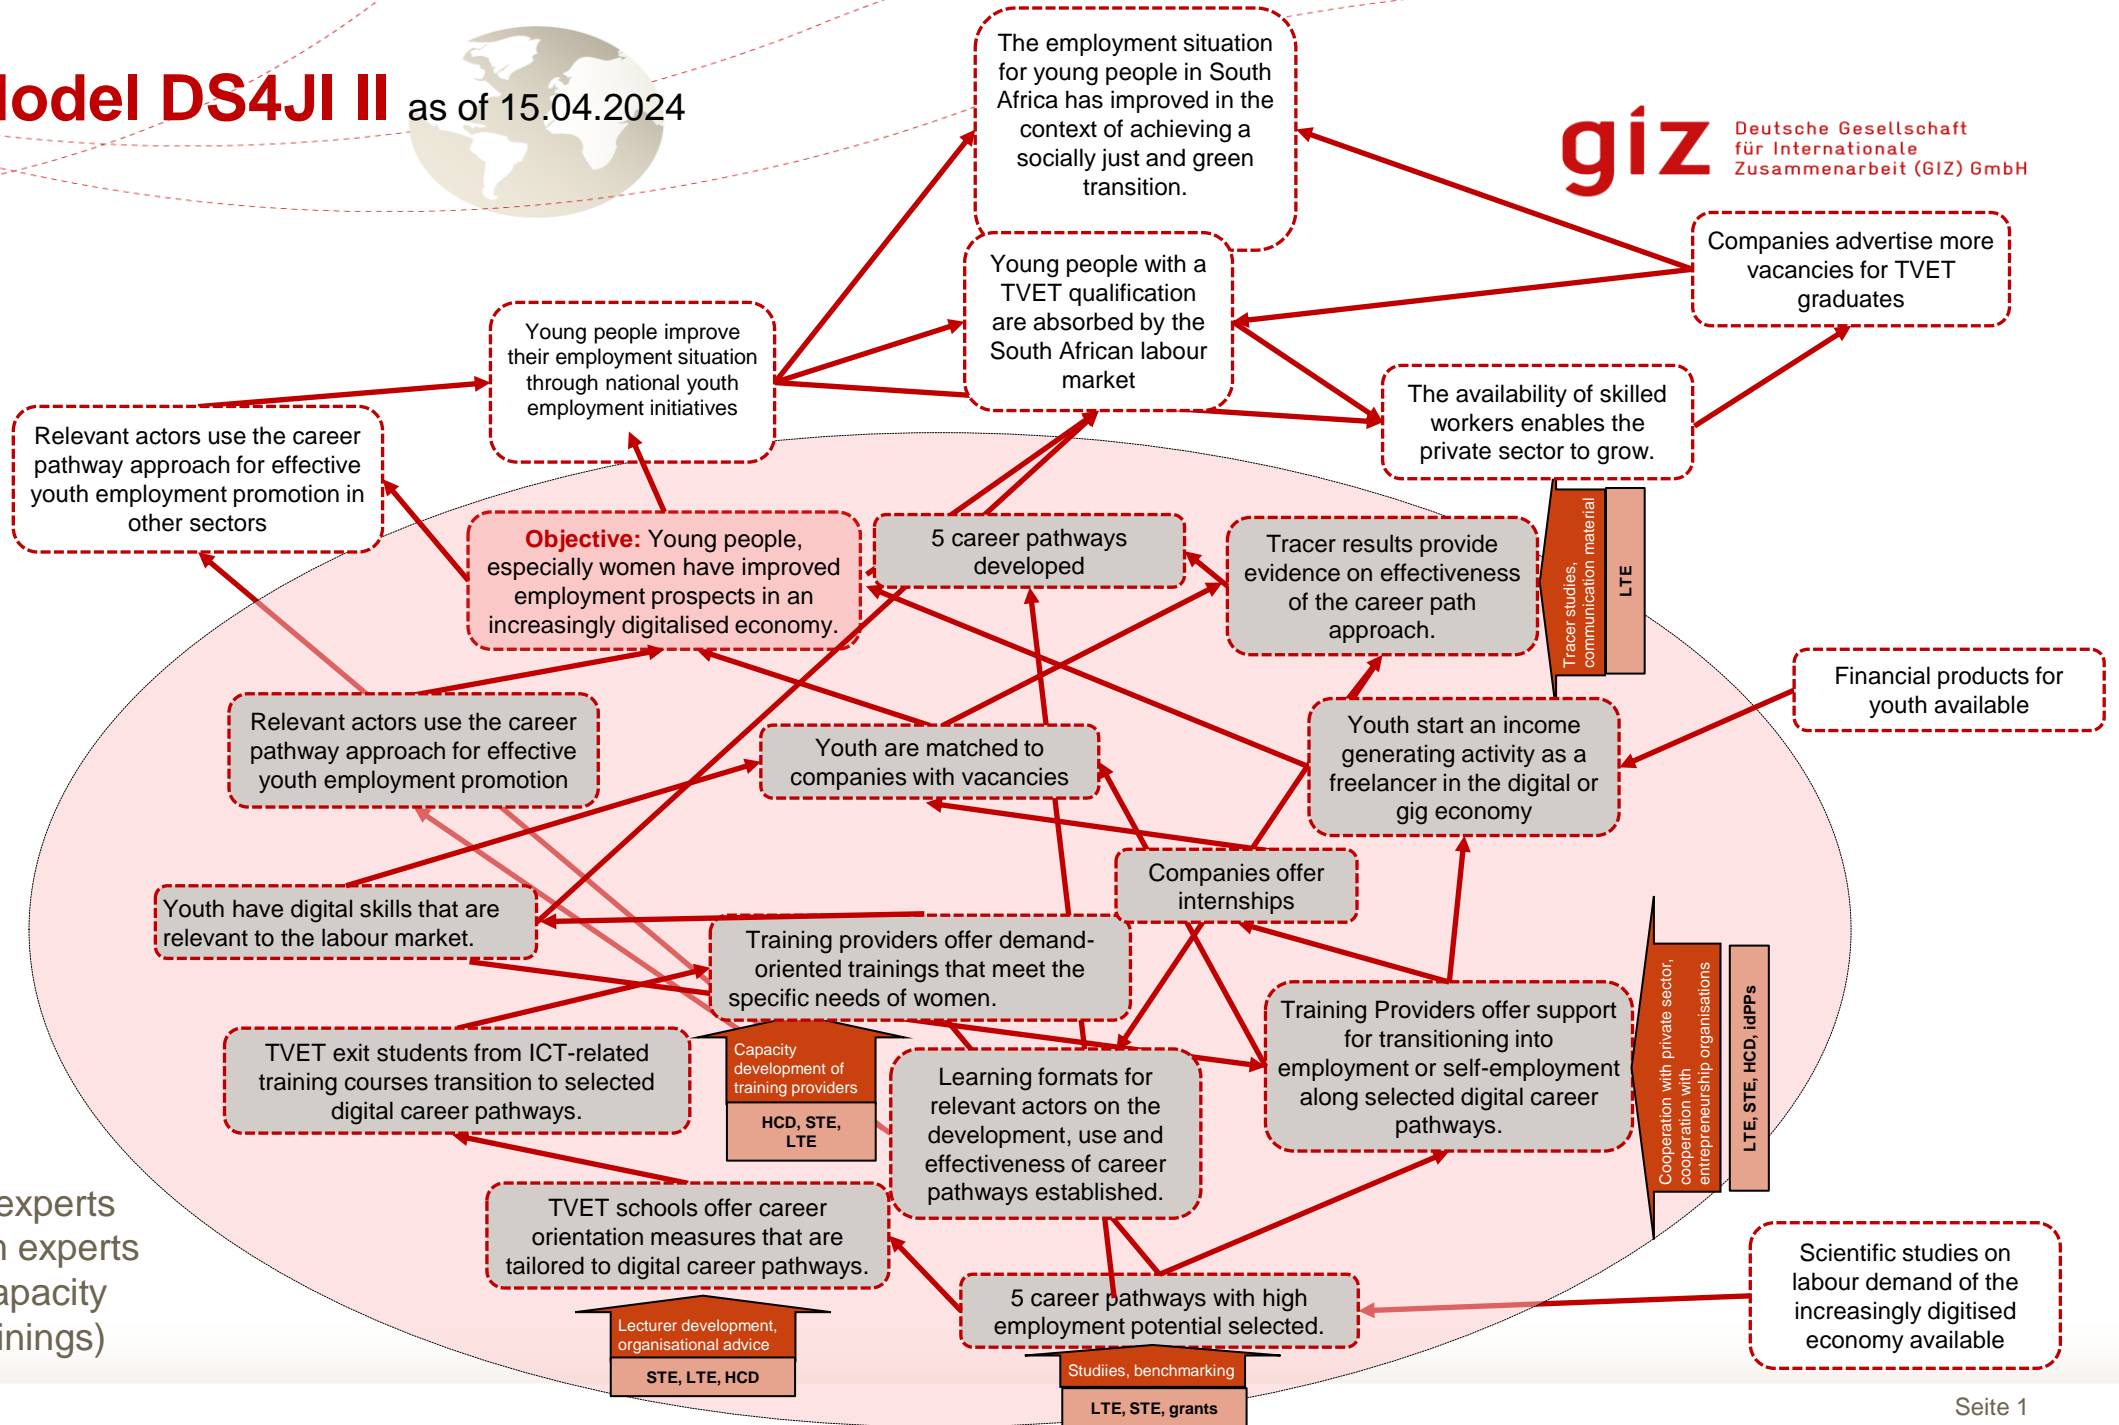

# Results Model DS4JI II as of 15.04.2024

LTE= Long-term experts  
 STE = Short-term experts  
 HCD = Human capacity development (trainings)