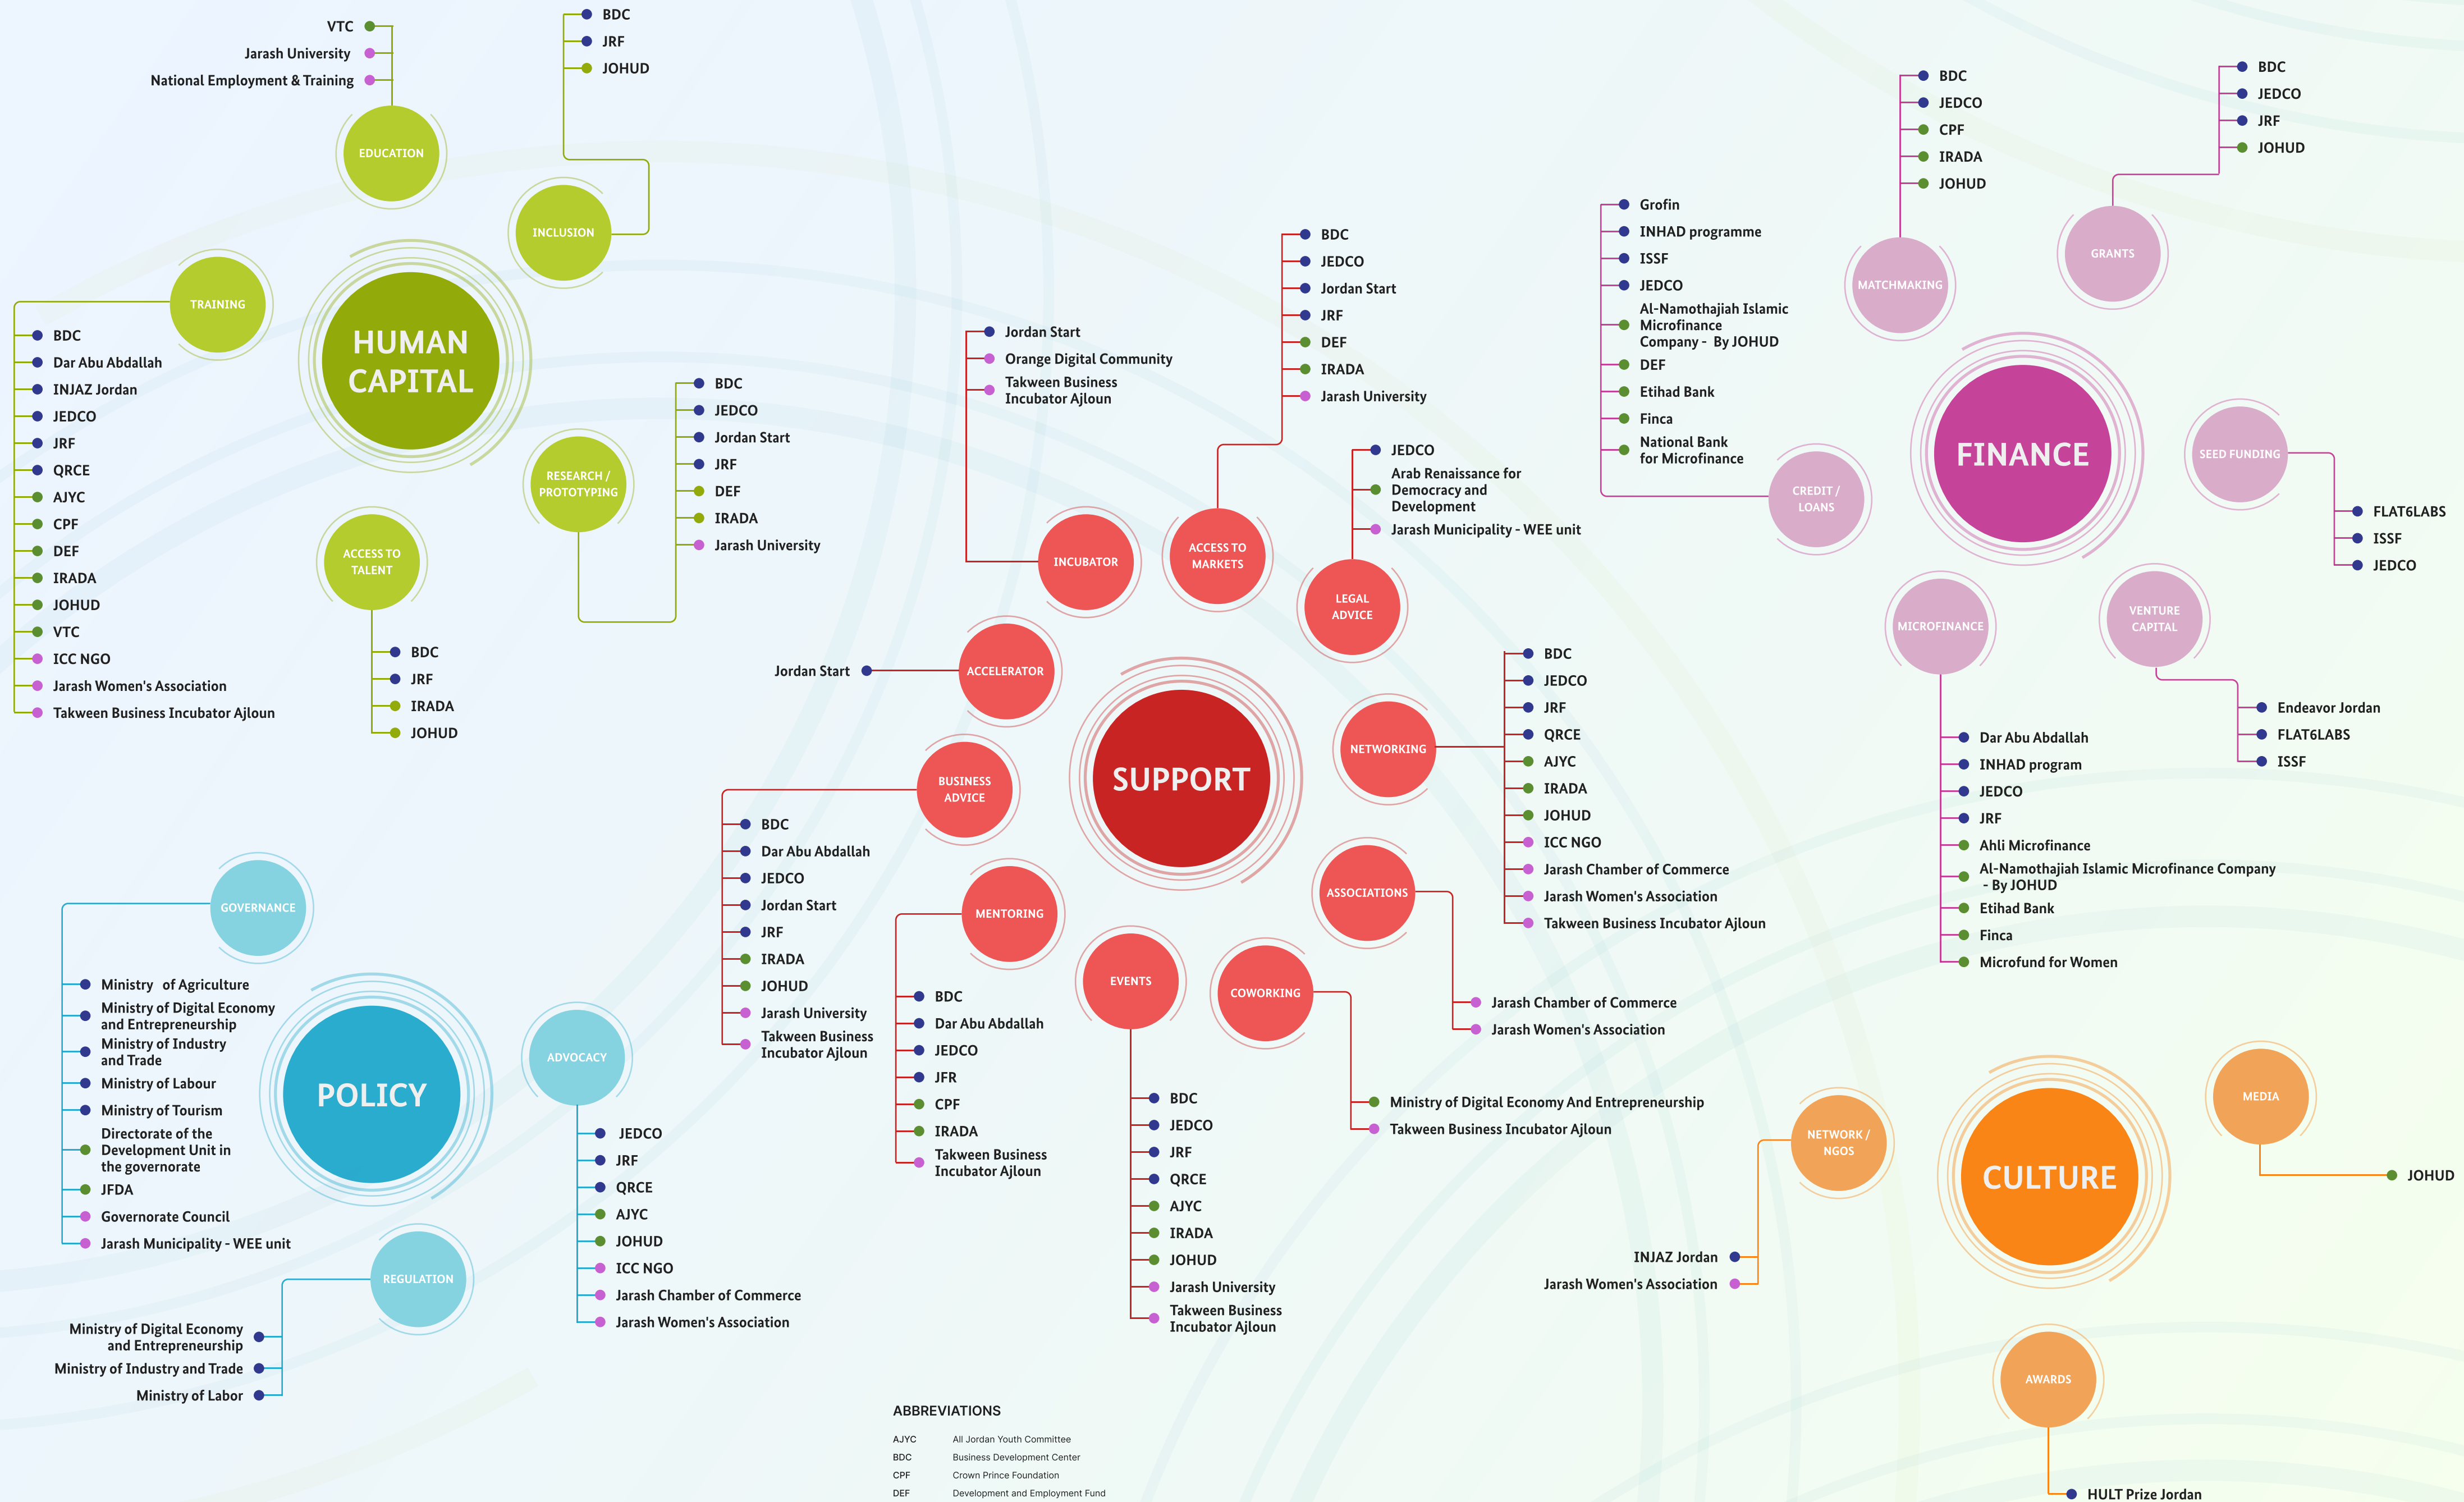

Jerash Entrepreneurial Ecosystem Map

ABBREVIATIONS

AJYC	All Jordan Youth Committee
BDC	Business Development Center
CPF	Crown Prince Foundation
DEF	Development and Employment Fund
ISSF	Innovative Startups and SMEs Fund
JEDCO	Jordan Enterprise Development Corporation
JRF	Jordan River Foundation
JOHUD	Jordan Hashemite Fund for Human Development
QRCE	Queen Rania Center for Entrepreneurship
VTC	Vocational Training Corporation

LEGEND

- National organisations with relevance for the governorate and no physical presence in the governorate
- National organisations with relevance for the governorate and have physical presence in the governorate
- Local organisations with physical presence in the governorate